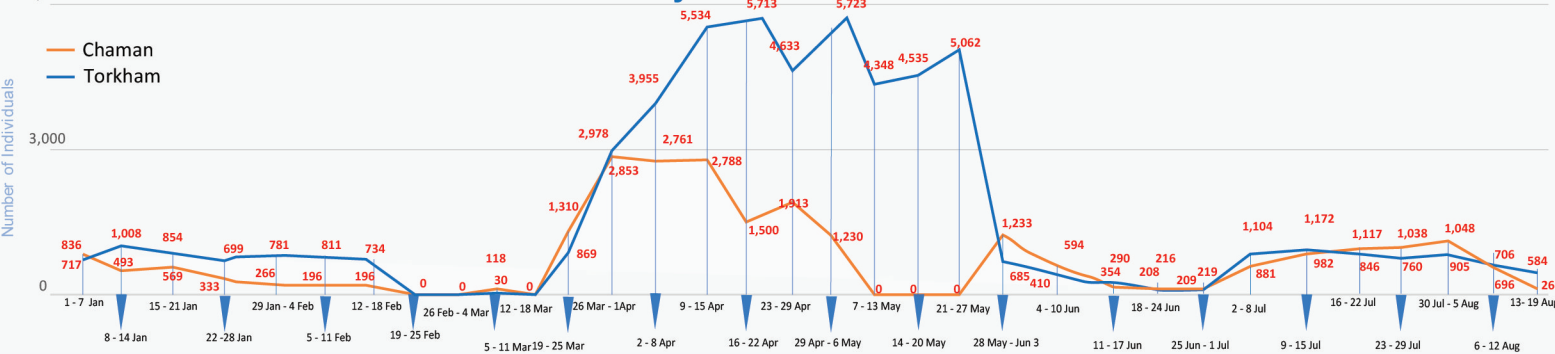

* Overall returnees through **Torkham** and **Chaman/Spin Boldak** since January 2017 **82,868**

This reporting period **849**

Age-Gender Disaggregation (Individuals)

* Vulnerable Cases Reported

Respondent Gender

Age Group of Respondents

144 Families Crossed Border

PUSH Factors

PULL Factors

Weekly Return Trend

Movement Trends and Transportation Costs (Top 10 Provinces)

158 Vehicles crossed the border

Average Amount Paid by Vehicle Type

* % of Households travelling with assets to Afghanistan

Population Movement Trend for Spontaneous Returns of Undocumented Afghans from Pakistan