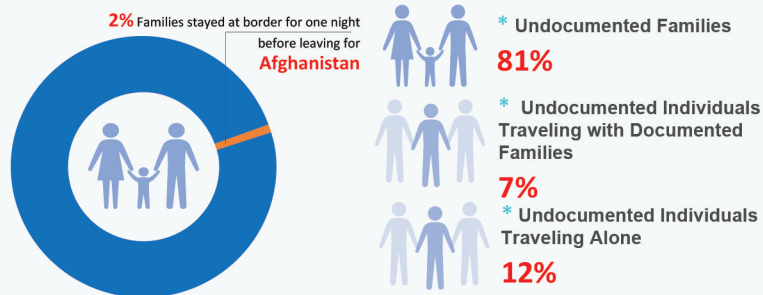

* Overall returnees through **Torkham** and **Chaman/Spin Boldak** since January 2017 **82,868**

This reporting period **849**

Age-Gender Disaggregation (Individuals)

* Vulnerable Cases Reported

Respondent Gender

Age Group of Respondents

144 Families Crossed Border

PUSH Factors

PULL Factors

Weekly Return Trend

Movement Trends and Transportation Costs (Top 10 Provinces)

158 Vehicles crossed the border

Average Amount Paid by Vehicle Type