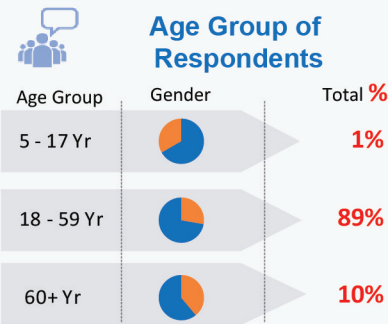

* Overall returnees through **Torkham** and **Chaman/Spin Boldak** since January 2017 **82,868**

This reporting period **849**

Age-Gender Disaggregation (Individuals)

* Vulnerable Cases Reported

Respondent Gender

Age Group of Respondents

144 Families Crossed Border

PUSH Factors

PULL Factors

Weekly Return Trend

Movement Trends and Transportation Costs (Top 10 Provinces)

158 Vehicles crossed the border

Average Amount Paid by Vehicle Type