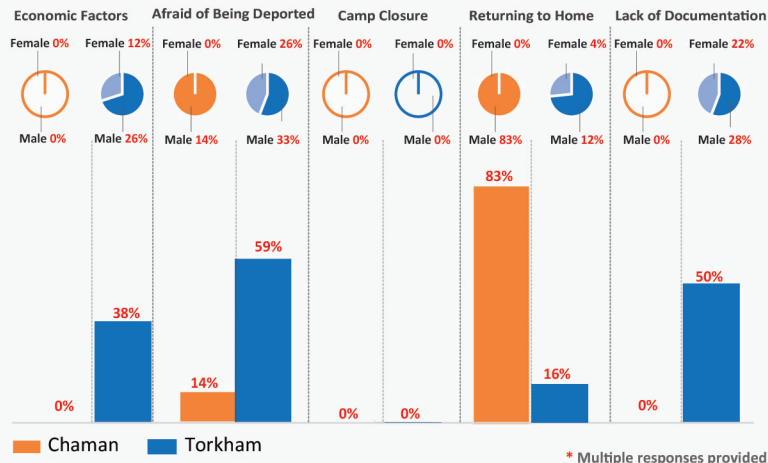

* Overall returnees through **Torkham** and **Chaman/Spin Boldak** since January 2017 **82,868**

This reporting period **849**

Age-Gender Disaggregation (Individuals)

* Vulnerable Cases Reported

Respondent Gender

Age Group of Respondents

144 Families Crossed Border

PUSH Factors

PULL Factors

Weekly Return Trend

Movement Trends and Transportation Costs (Top 10 Provinces)

158 Vehicles crossed the border

Average Amount Paid by Vehicle Type

* % of Households travelling with assets to Afghanistan

Population Movement Trend for Spontaneous Returns of Undocumented Afghans from Pakistan