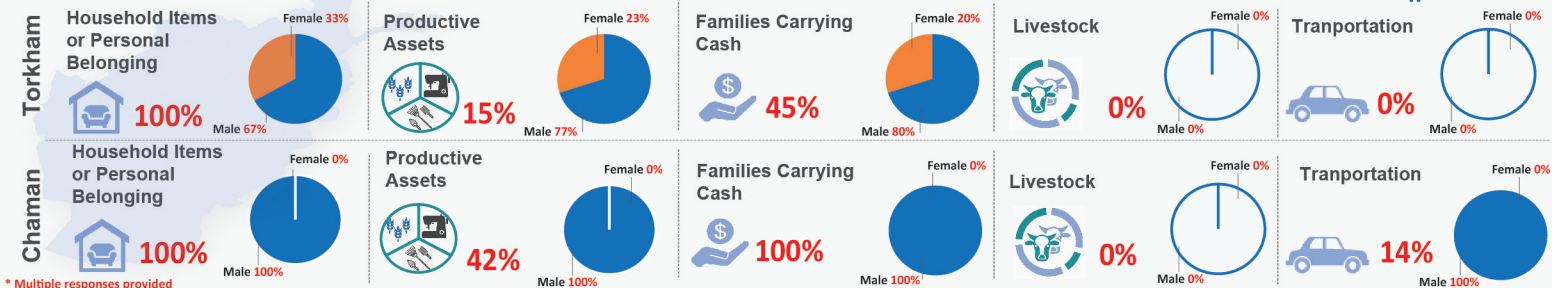

Age Group of Respondents

144 Families Crossed Border

PUSH Factors

PULL Factors

Weekly Return Trend

Movement Trends and Transportation Costs (Top 10 Provinces)

158 Vehicles crossed the border

Average Amount Paid by Vehicle Type

* % of Households travelling with assets to Afghanistan

Population Movement Trend for Spontaneous Returns of Undocumented Afghans from Pakistan