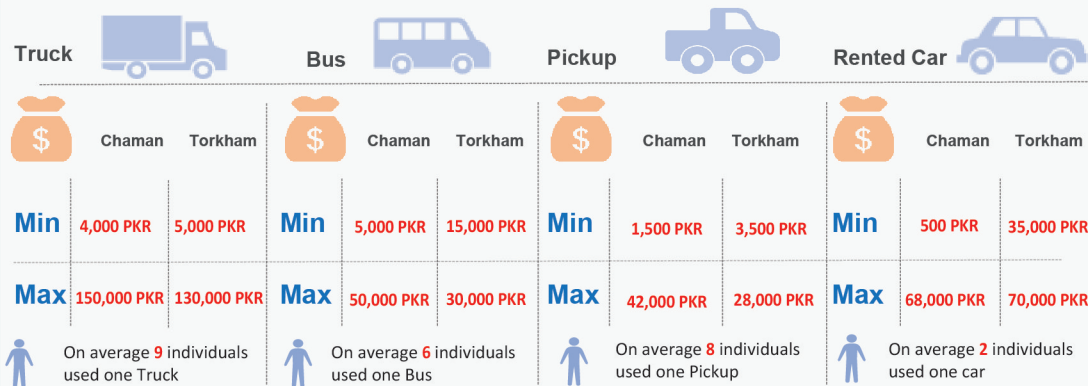

Age Group of Respondents

144 Families Crossed Border

PUSH Factors

PULL Factors

Weekly Return Trend

Movement Trends and Transportation Costs (Top 10 Provinces)

158 Vehicles crossed the border

Average Amount Paid by Vehicle Type