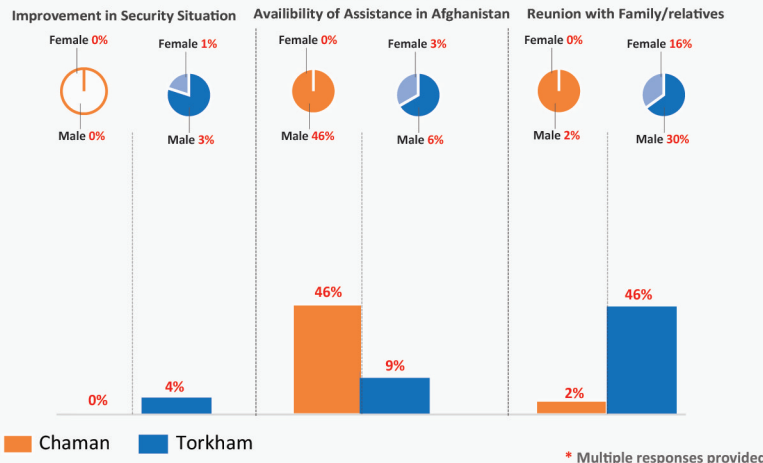

* Overall returnees through **Torkham** and **Chaman/Spin Boldak** since January 2017 **82,868**

This reporting period **849**

Age-Gender Disaggregation (Individuals)

* Vulnerable Cases Reported

Respondent Gender

Age Group of Respondents

144 Families Crossed Border

PUSH Factors

PULL Factors

Weekly Return Trend

Movement Trends and Transportation Costs (Top 10 Provinces)

158 Vehicles crossed the border

Average Amount Paid by Vehicle Type