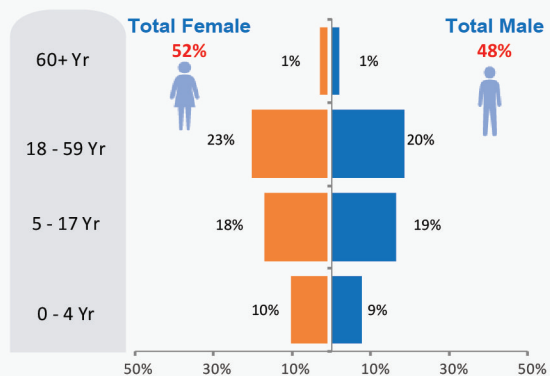

* Overall returnees through **Torkham** and **Chaman/Spin Boldak** since January 2017 **82,868**

This reporting period **849**

Age-Gender Disaggregation (Individuals)

* Vulnerable Cases Reported

Respondent Gender

Age Group of Respondents

144 Families Crossed Border

PUSH Factors

PULL Factors

Weekly Return Trend

Movement Trends and Transportation Costs (Top 10 Provinces)

158 Vehicles crossed the border

Average Amount Paid by Vehicle Type