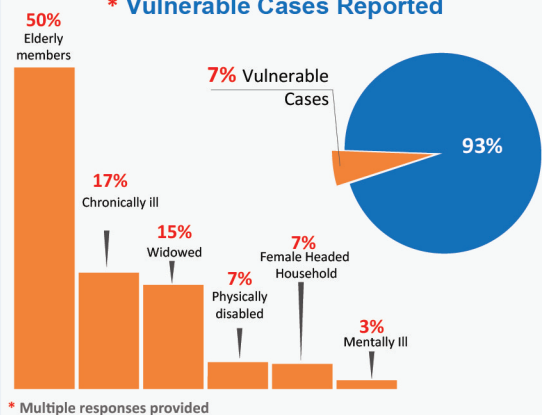

* Overall returnees through **Torkham** and **Chaman/Spin Boldak** since January 2017 **82,868**

This reporting period **849**

Age-Gender Disaggregation (Individuals)

* Vulnerable Cases Reported

Respondent Gender

Age Group of Respondents

144 Families Crossed Border

PUSH Factors

PULL Factors

Weekly Return Trend

Movement Trends and Transportation Costs (Top 10 Provinces)

158 Vehicles crossed the border

Average Amount Paid by Vehicle Type