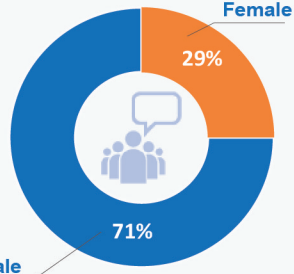

* Overall returnees through **Torkham** and **Chaman/Spin Boldak** since January 2017 **82,868**

This reporting period **849**

Age-Gender Disaggregation (Individuals)

* Vulnerable Cases Reported

Respondent Gender

Age Group of Respondents

144 Families Crossed Border

PUSH Factors

PULL Factors

Weekly Return Trend

Movement Trends and Transportation Costs (Top 10 Provinces)

158 Vehicles crossed the border

Average Amount Paid by Vehicle Type