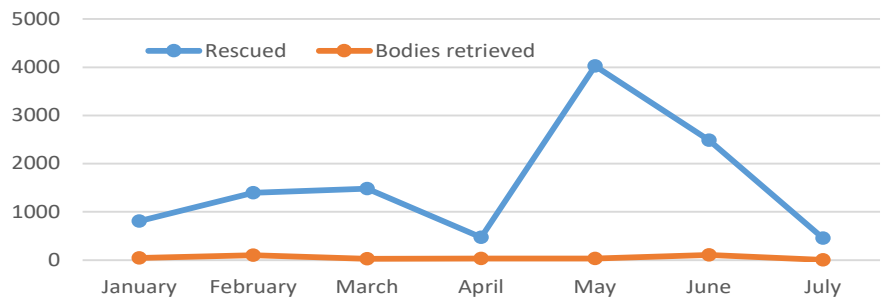

11,122
RESCUED
in 2017

RESCUED AND BODIES RETRIEVED IN 2017

ITALY

In 2017,

93,369
ARRIVALS

were recorded by sea to Italy through the Central Mediterranean route

2,207
DEATHS

were recorded along the Central Mediterranean route in 2017

Disclaimer: Figures based on updates from Libyan Coast Guard, Libyan Coast Security, Libyan Red Crescent and other Implementing partners. DTM findings on migrants also include persons who originate from refugee producing countries. Figures on Maritime Incidents in Libya are estimates based on initial reports at the time of each incident, and are regularly updated as more information becomes available.