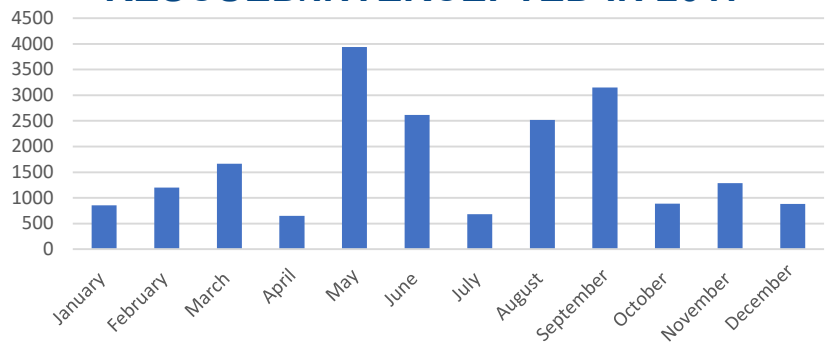

48 MIGRANTS

9 DECEMBER

161 MIGRANTS

22 DECEMBER

**1 BODY
RETRIEVED**

16 DECEMBER

262 MIGRANTS

15 DECEMBER

47 MIGRANTS

14 DECEMBER

96 MIGRANTS

13 DECEMBER

116 MIGRANTS

20,335

**RESCUED/
INTERCEPTED**

in 2017

RESCUED/INTERCEPTED IN 2017

ITALY

In 2017,

**118,928
ARRIVALS**

were recorded by sea to Italy through
the Central Mediterranean route

**2,832
DEATHS**

were recorded along the Central
Mediterranean route in 2017