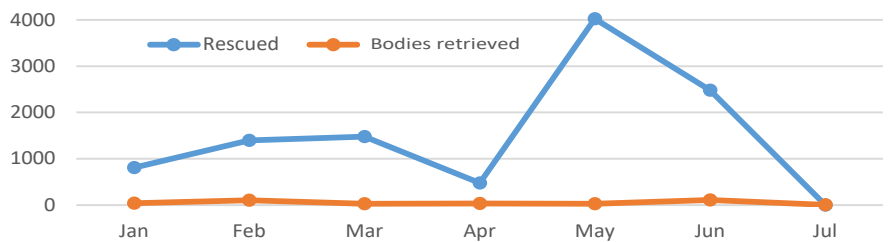

10,666
RESCUED
in 2017

RESCUED & BODIES RETRIEVED IN 2017

ITALY

In 2017,

85,150
ARRIVALS

were recorded by sea to Italy through the Central Mediterranean route

2,150
DEATHS

were recorded along the Central Mediterranean route in 2017

Disclaimer: Figures based on updates from Libyan Coast Guard, Libyan Coast Security, Libyan Red Crescent and other Implementing partners. DTM findings on migrants also include persons who originate from refugee producing countries. Figures on Maritime Incidents in Libya are estimates based on initial reports at the time of each incident, and are regularly updated as more information becomes available.