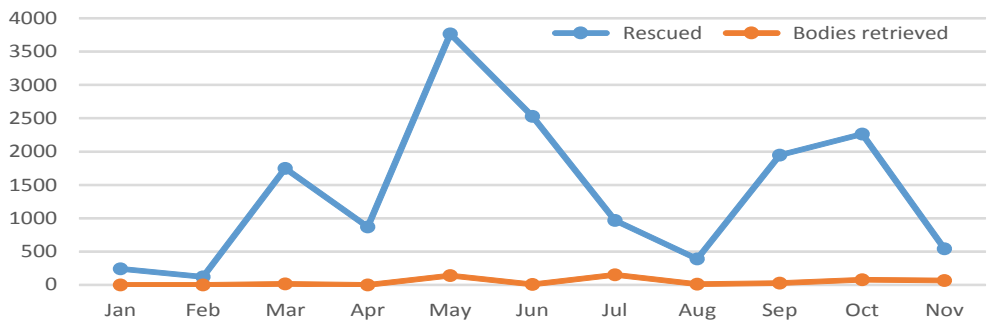

15.385
RESCUED
in 2016

RESCUED & BODIES RETRIEVED IN 2016

ITALY

In 2016, as of 16 November,

167.276
ARRIVALS

were recorded by sea to Italy through the Central Mediterranean route

4.139
DEATHS

were, as of 17 November, recorded on the Central Mediterranean route in 2016

Sources: IOM, Libyan Coast Guard, DTM Implementing partners.

Disclaimer: DTM findings on migrants include also persons who originate from refugee producing countries. Figures on Maritime Incidents in Libya are estimates based on initial reports at the time of each incident, and are regularly updated as more information becomes available.