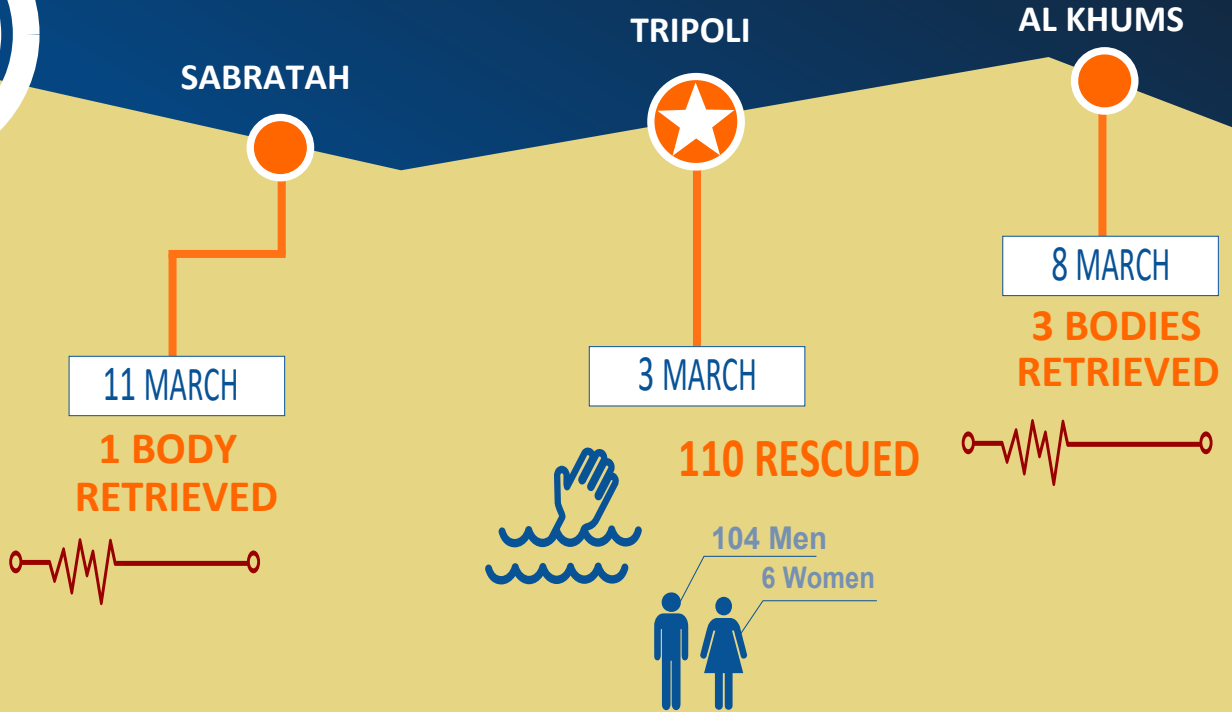

**18,904
RESCUED**
in 2016

**2,645
RESCUED**
in 2017

RESCUED & BODIES RETRIEVED IN 2016/2017

ITALY

In 2017,

**15,852
ARRIVALS**

were recorded by sea to Italy through the Central Mediterranean route

**481
DEATHS**

were recorded along the Central Mediterranean route in 2017

Disclaimer: Figures based on updates from Libyan Coast Guard, Libyan Coast Security, Libyan Red Crescent and other Implementing partners. DTM findings on migrants also include persons who originate from refugee producing countries. Figures on Maritime Incidents in Libya are estimates based on initial reports at the time of each incident, and are regularly updated as more information becomes available.