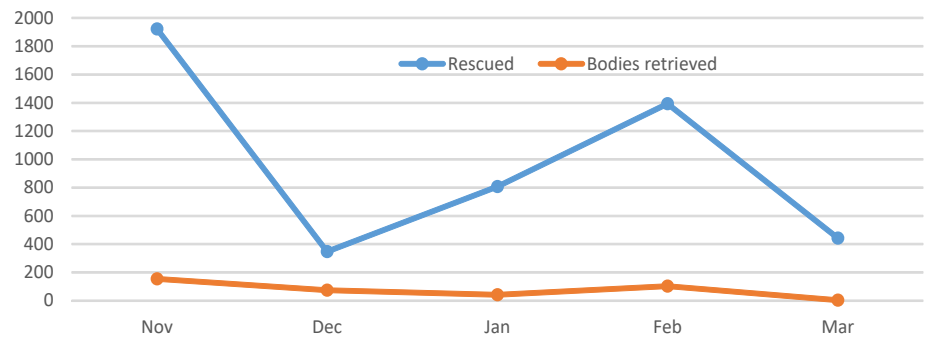

**18,904
RESCUED**
in 2016

**2,645
RESCUED**
in 2017

RESCUED & BODIES RETRIEVED IN 2016/2017

ITALY

In 2017,

**15,852
ARRIVALS**

were recorded by sea to Italy through the Central Mediterranean route

**481
DEATHS**

were recorded along the Central Mediterranean route in 2017

Disclaimer: Figures based on updates from Libyan Coast Guard, Libyan Coast Security, Libyan Red Crescent and other Implementing partners. DTM findings on migrants also include persons who originate from refugee producing countries. Figures on Maritime Incidents in Libya are estimates based on initial reports at the time of each incident, and are regularly updated as more information becomes available.