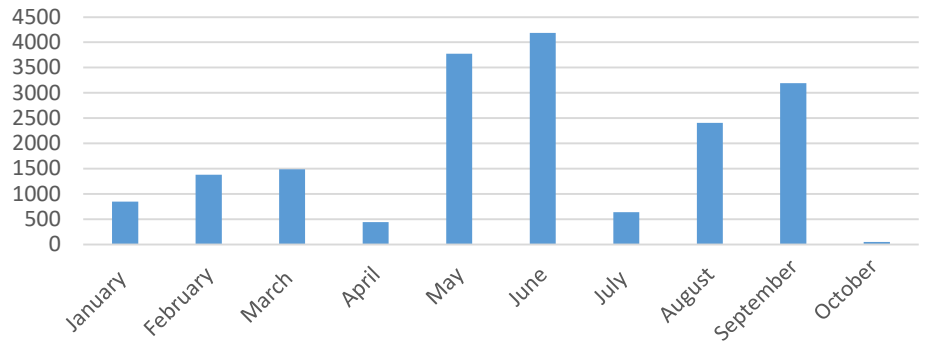

**506** RESCUED/  
INTERCEPTED

**0** BODIES  
RETRIEVED

**18,405**  
RESCUED/  
INTERCEPTED  
in 2017

**RESCUED/INTERCEPTED IN 2017**

**ITALY**

In 2017,

**107,028**  
**ARRIVALS**

were recorded by sea to Italy through  
the Central Mediterranean route

**2,570**  
**DEATHS**

were recorded along the Central  
Mediterranean route in 2017

Disclaimer: Figures based on updates from Libyan Coast Guard, Libyan Coast Security, Libyan Red Crescent and other Implementing partners. DTM findings on migrants also include persons who originate from refugee producing countries. Figures on Maritime Incidents in Libya are estimates based on initial reports at the time of each incident, and are regularly updated as more information becomes available.