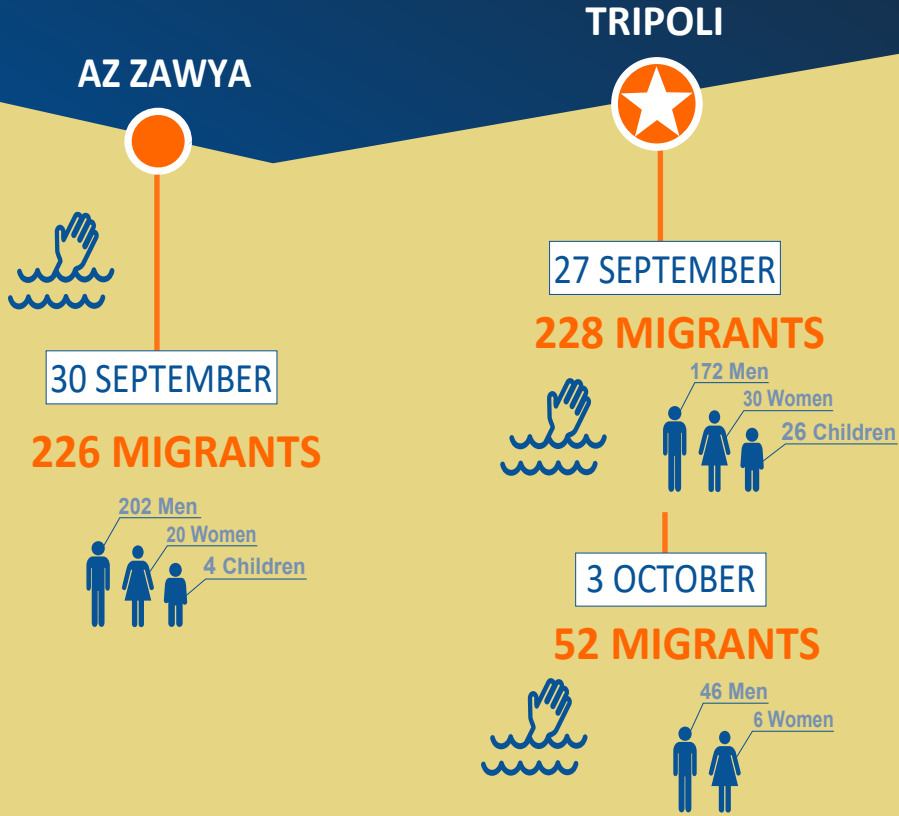

**506** RESCUED/  
INTERCEPTED

**0** BODIES  
RETRIEVED

**18,405**  
RESCUED/  
INTERCEPTED  
in 2017

**RESCUED/INTERCEPTED IN 2017**

**ITALY**

In 2017,

**107,028**  
**ARRIVALS**

were recorded by sea to Italy through  
the Central Mediterranean route

**2,570**  
**DEATHS**

were recorded along the Central  
Mediterranean route in 2017

Disclaimer: Figures based on updates from Libyan Coast Guard, Libyan Coast Security, Libyan Red Crescent and other Implementing partners. DTM findings on migrants also include persons who originate from refugee producing countries. Figures on Maritime Incidents in Libya are estimates based on initial reports at the time of each incident, and are regularly updated as more information becomes available.