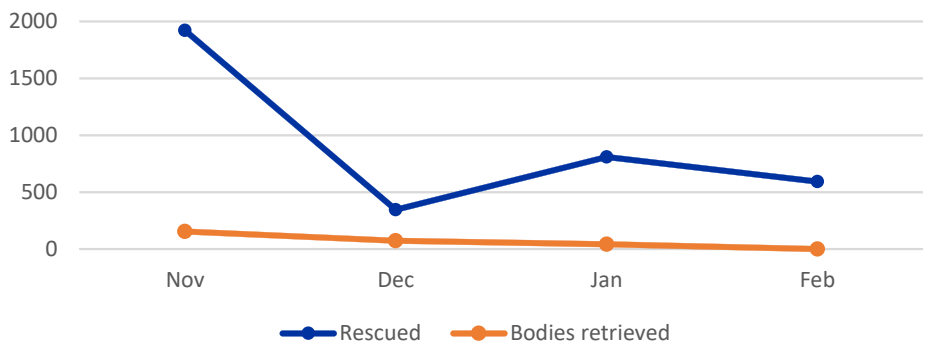

**18,904**  
RESCUED  
in 2016

ZUWARAH

AZ-ZAWIYAH

TRIPOLI

5 FEBRUARY

**118 RESCUED**

78 men  
37 women  
3 children

3 FEBRUARY

**300 RESCUED**

265 men  
30 women  
5 children

5 FEBRUARY

**61 RESCUED**

52 men  
7 women  
2 children

5 FEBRUARY

**113 RESCUED**

98 men  
10 women  
5 children

GENDER BREAKDOWN  
OF RESCUED IN 2017

**1,400**  
RESCUED  
in 2017

RESCUED & BODIES RETRIEVED IN 2016/2017

ITALY

In 2017,

**9,448**  
ARRIVALS

were recorded by sea to Italy through  
the Central Mediterranean route