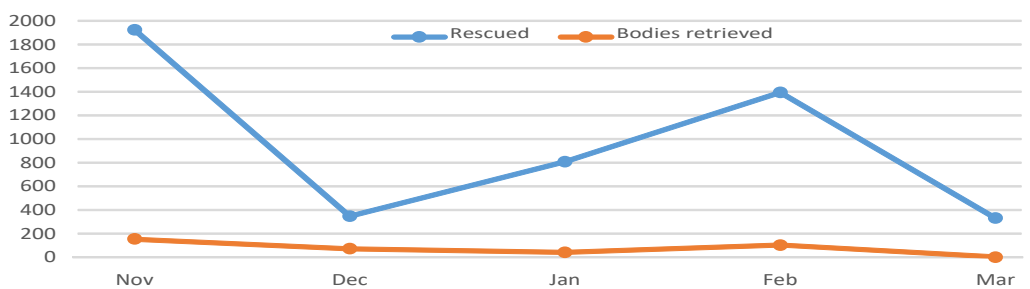

19 FEBRUARY

187 RESCUED

20 FEBRUARY

**74 BODIES
RETRIEVED**

23 FEBRUARY

82 RESCUED

26 FEBRUARY

1 BODY RETRIEVED

2 MARCH

333 RESCUED

19 FEBRUARY

1 RESCUED

22 FEBRUARY

42 RESCUED

22 FEBRUARY

**13 BODIES
RETRIEVED**

RESCUED & BODIES RETRIEVED IN 2016/2017

2,535
RESCUED
in 2017

ITALY

In 2017,

13,446
ARRIVALS

were recorded by sea to Italy through
the Central Mediterranean route

444
DEATHS

were recorded along the Central
Mediterranean route in 2017