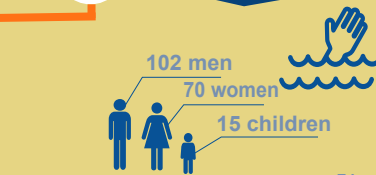

18,904
RESCUED
in 2016

ZUWARAH

AZ-ZAWIYAH

TRIPOLI

AL KHUMS

18,20,21 FEBRUARY

490 RESCUED

**14 BODIES
RETRIEVED**

19 FEBRUARY

187 RESCUED

20 FEBRUARY

**74 BODIES
RETRIEVED**

23 FEBRUARY

82 RESCUED

26 FEBRUARY

1 BODY RETRIEVED

RESCUED & BODIES RETRIEVED IN 2016/2017

2,535
RESCUED
in 2017

ITALY

In 2017,

13,446
ARRIVALS

were recorded by sea to Italy through
the Central Mediterranean route

444
DEATHS

were recorded along the Central
Mediterranean route in 2017