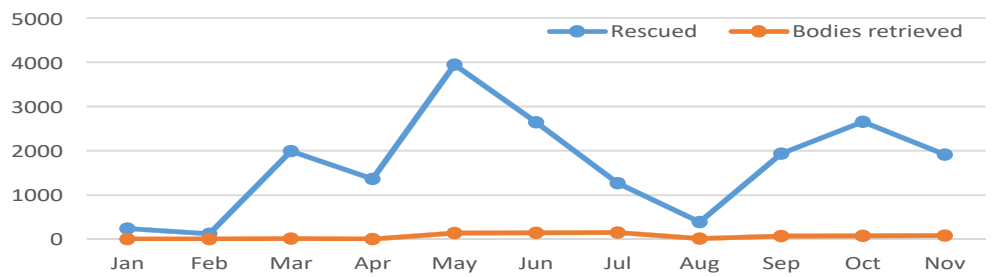

ZUWARA

28 NOVEMBER

120 RESCUED

AZ ZAWIYAH

23 NOVEMBER

374 RESCUED

27 NOVEMBER

769 RESCUED

TRIPOLI

23 NOVEMBER

**2 BODIES
RETRIEVED**

**18,557
RESCUED**
in 2016

RESCUED & BODIES RETRIEVED IN 2016

ITALY

In 2016, as of 27 November,

**173.188
ARRIVALS**

were recorded by sea to Italy through the Central Mediterranean route

**4.207
DEATHS**

were, as of 27 November, recorded on the Central Mediterranean route in 2016

Disclaimer: Figures based on daily updates from Libyan Coast Guard, Libyan Coast Security, Libyan Red Crescent and other Implementing partners.

DTM findings on migrants also include persons who originate from refugee producing countries. Figures on Maritime Incidents in Libya are estimates based on initial reports at the time of each incident, and are regularly updated as more information becomes available.