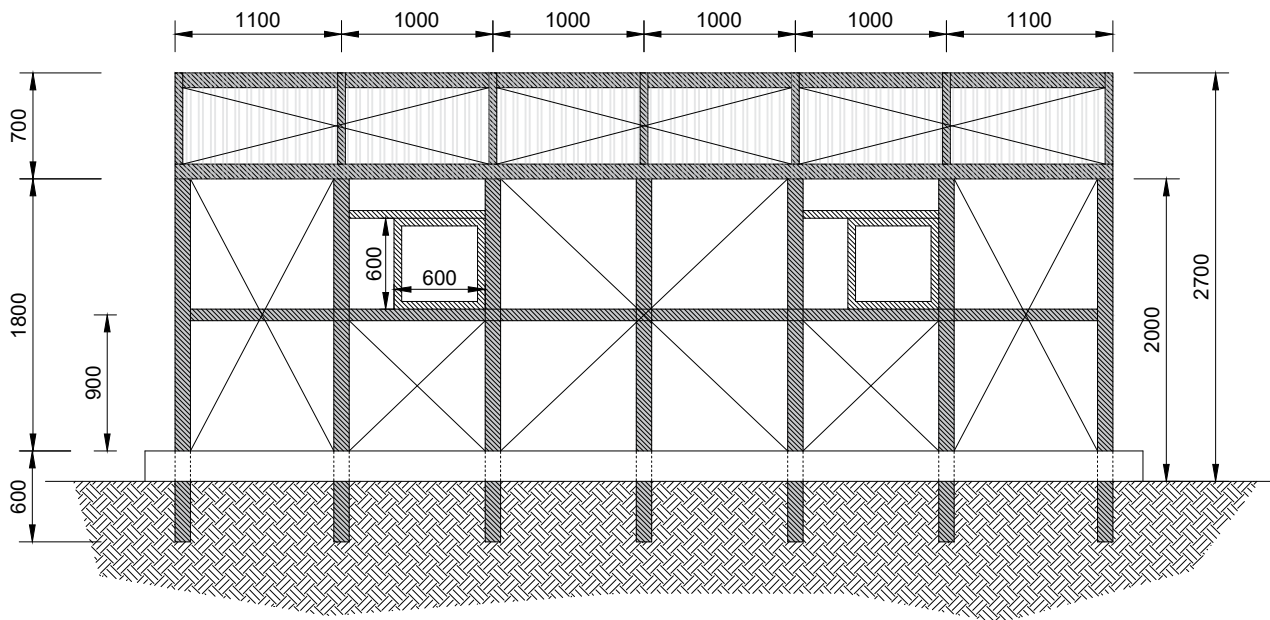

Front Elevation
1:50

Back Elevation
1:50

Design by: IOM Shelter Team
Contact: Wilson PHILIP / phwilson@iom.int
 Jessica MAMO / jmamo@iom.int
Location: Maiduguri, Borno State, Nigeria

Title: Revision of Dikwa-type Shelter
Date: August 2017
Scale: 1:50